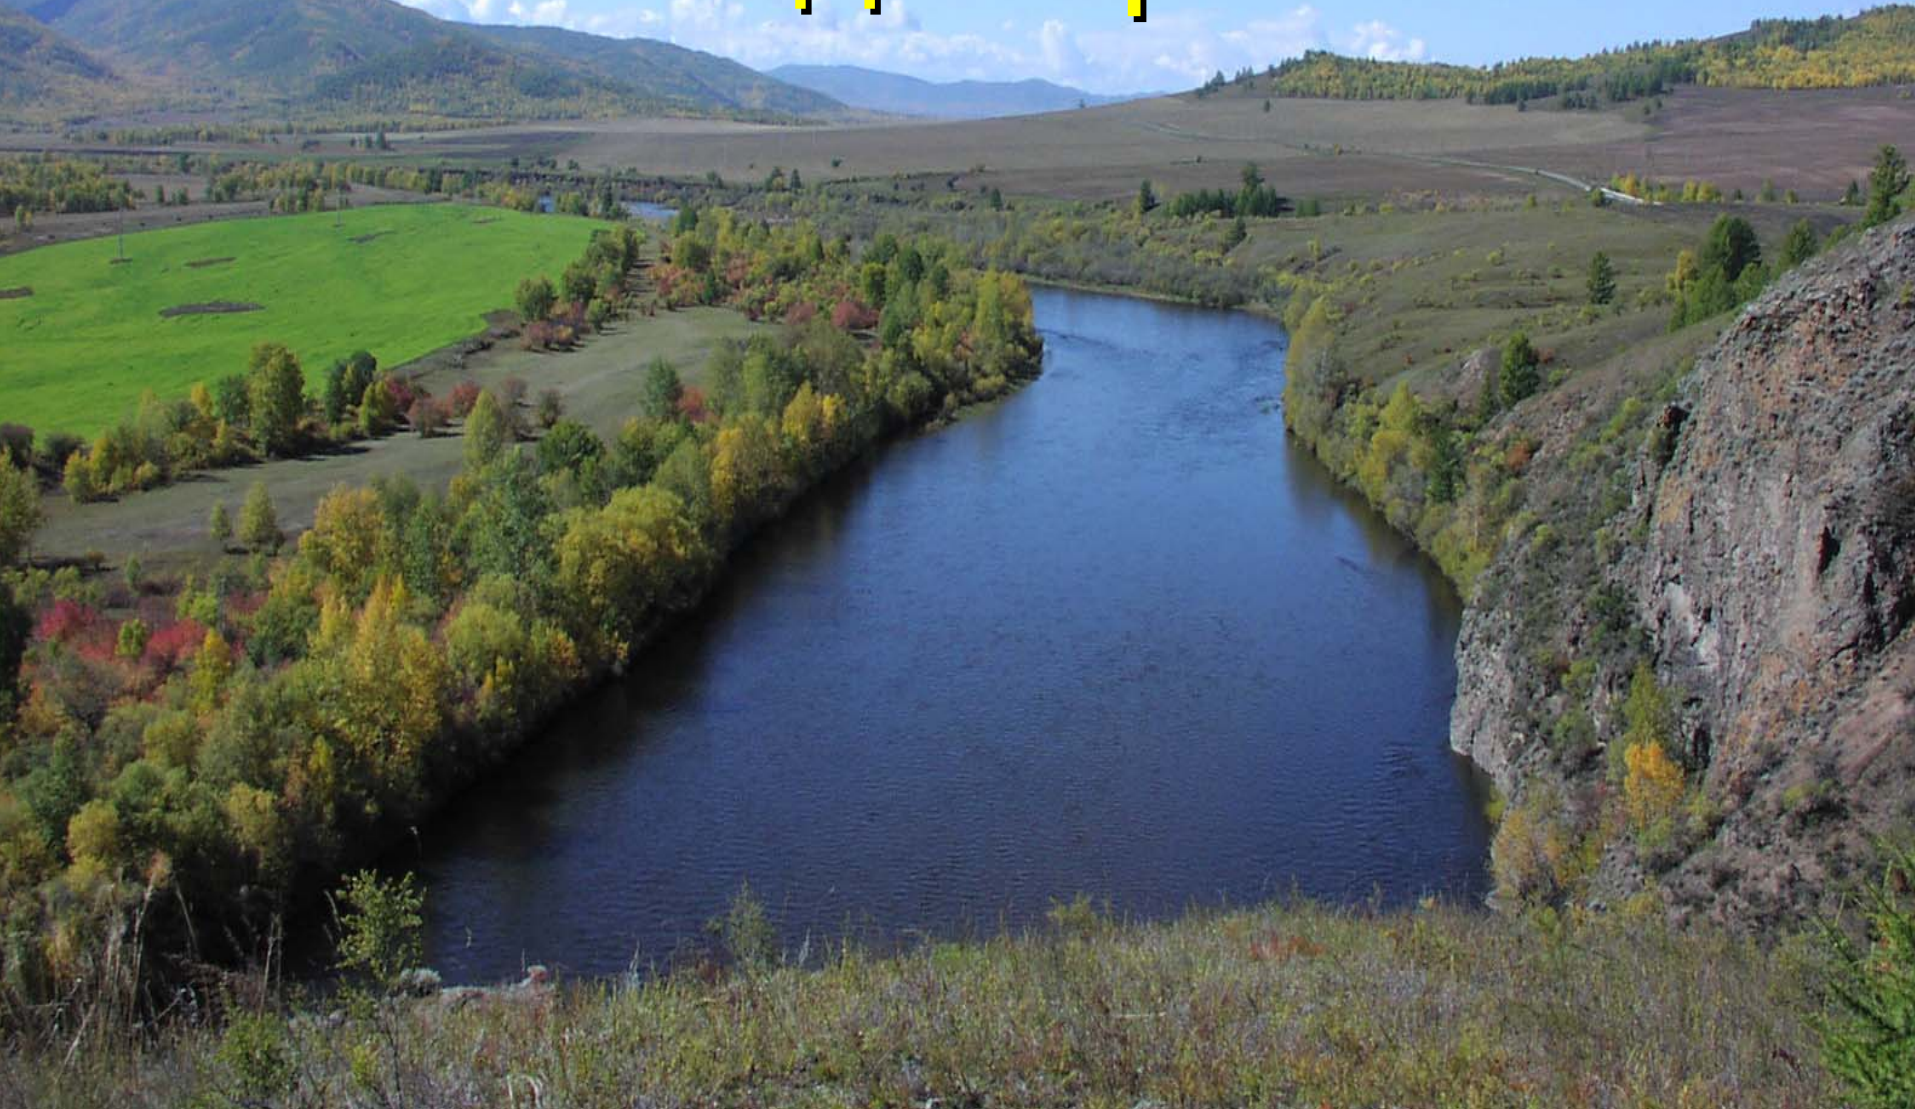

Сельскохозяйственные ландшафты